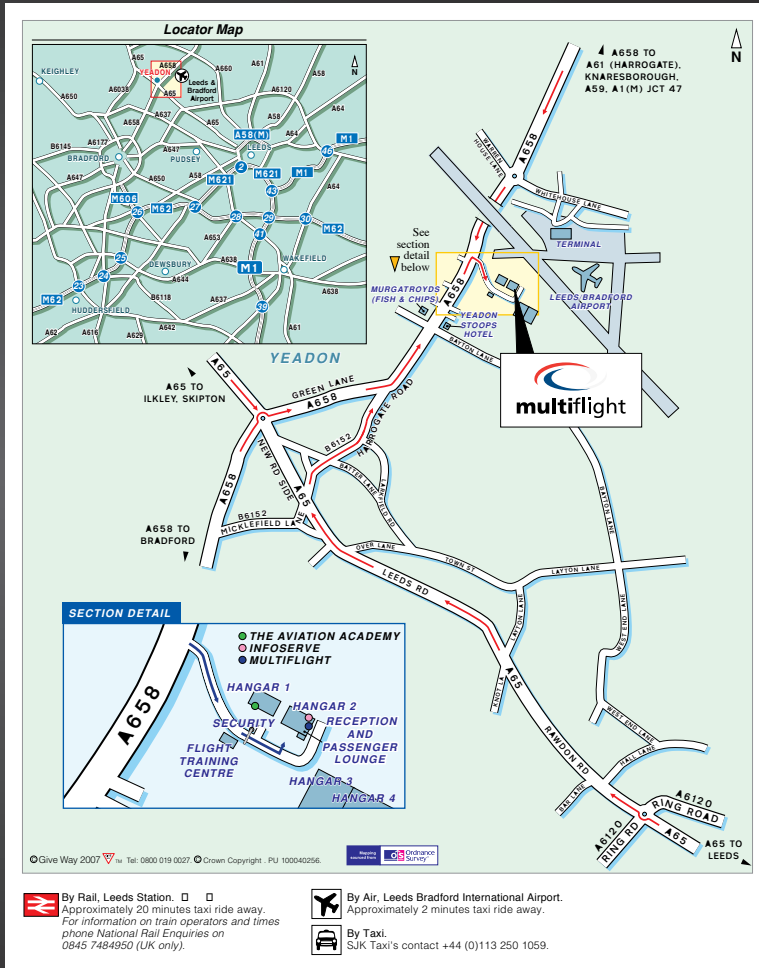

How to find us

multiflight

Multiflight Ltd. South Side Aviation Centre, Leeds Bradford Int'l Airport,
Leeds, West Yorkshire, LS19 7UG, UK.
Tel: +44 (0)113 238 7166

www.multiflight.com