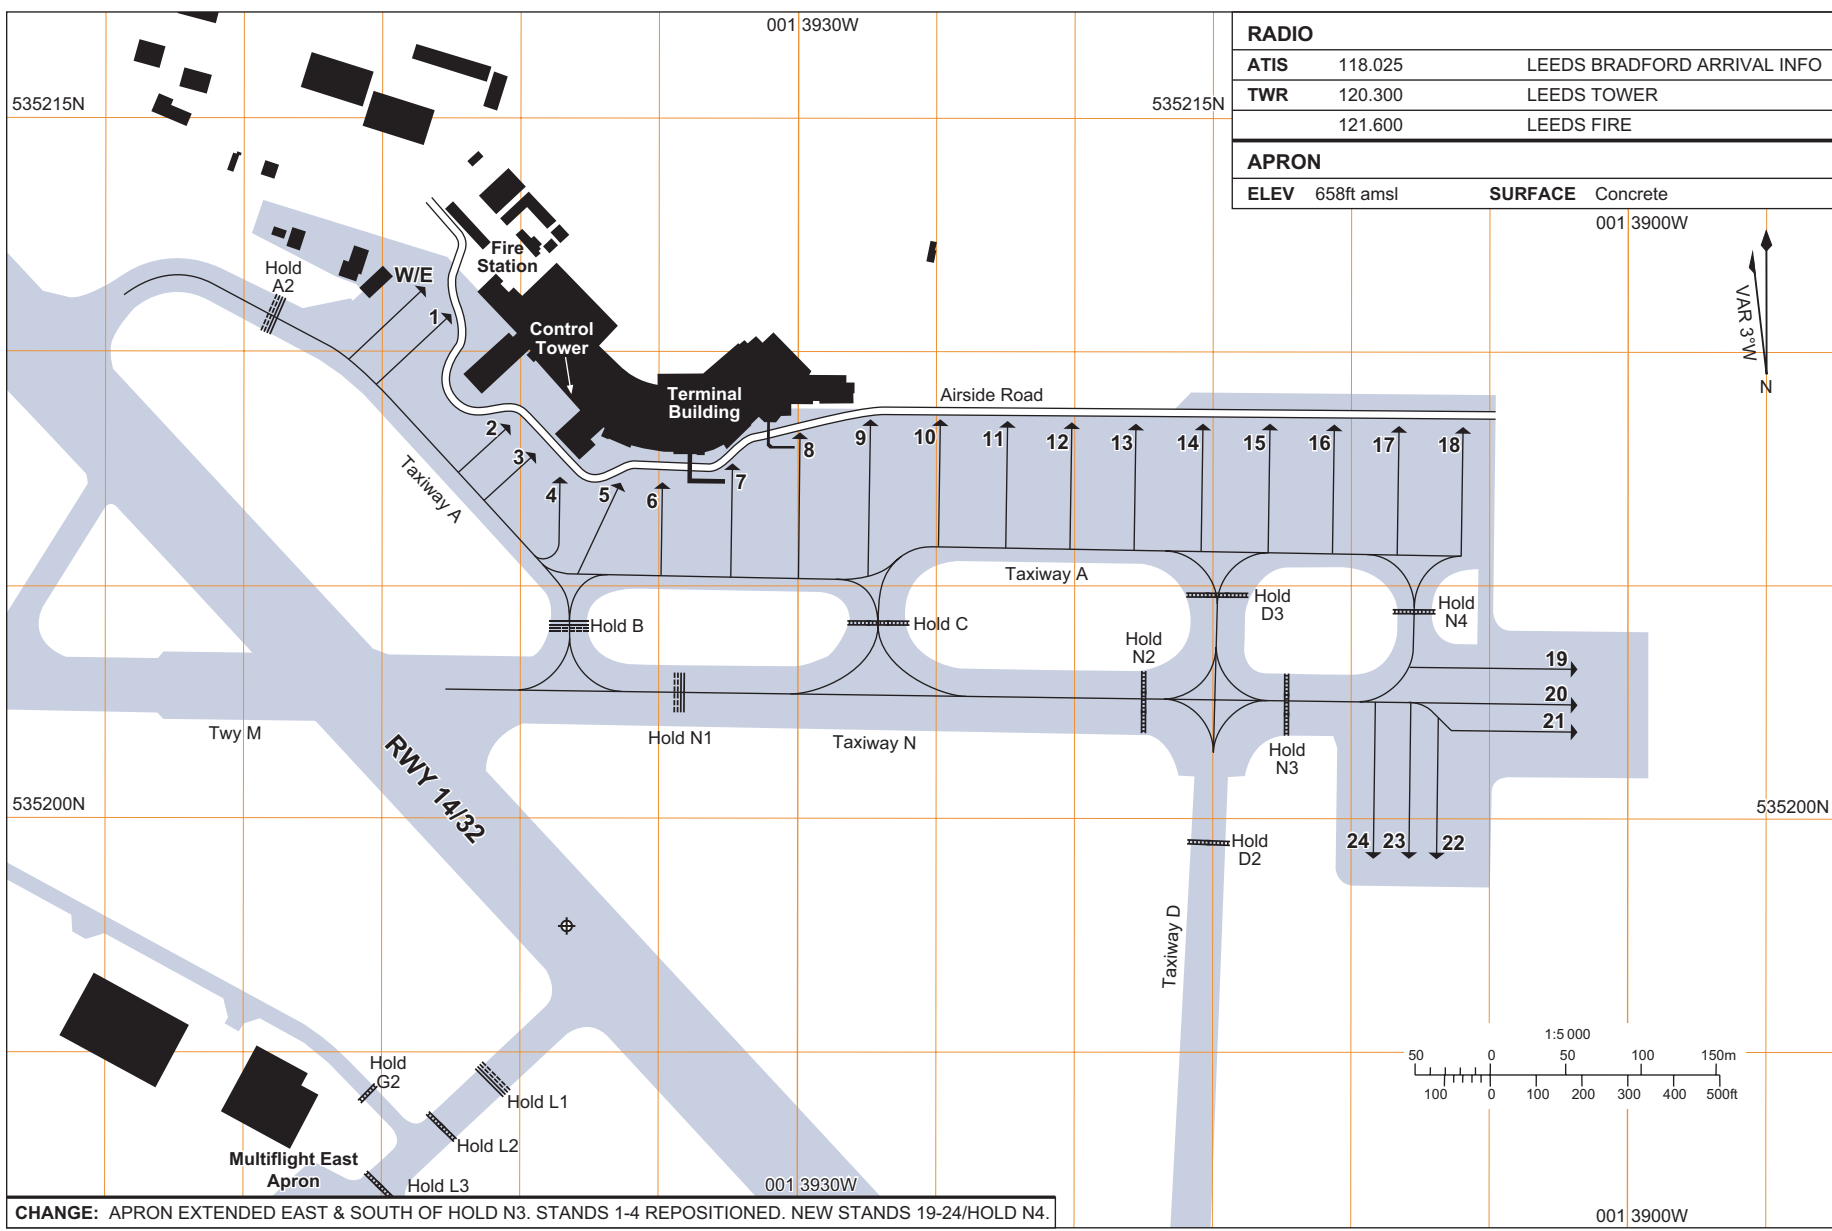

AMDT 6/07

AIRCRAFT PARKING/DOCKING CHART - ICAO

535157N 0013938W

ELEV 681FT

LEEDS BRADFORD EGNM

AERO INFO DATE 4 APR 07

RADIO	
ATIS	118.025 LEEDS BRADFORD ARRIVAL INFO
TWR	120.300 LEEDS TOWER
	121.600 LEEDS FIRE
APRON	
ELEV	658ft amsl
SURFACE	Concrete

CHANGE: APRON EXTENDED EAST & SOUTH OF HOLD N3. STANDS 1-4 REPOSITIONED. NEW STANDS 19-24/HOLD N4.

AD 2-EGNM-2-2 (7 Jun 07)

UK AIP

Civil Aviation Authority