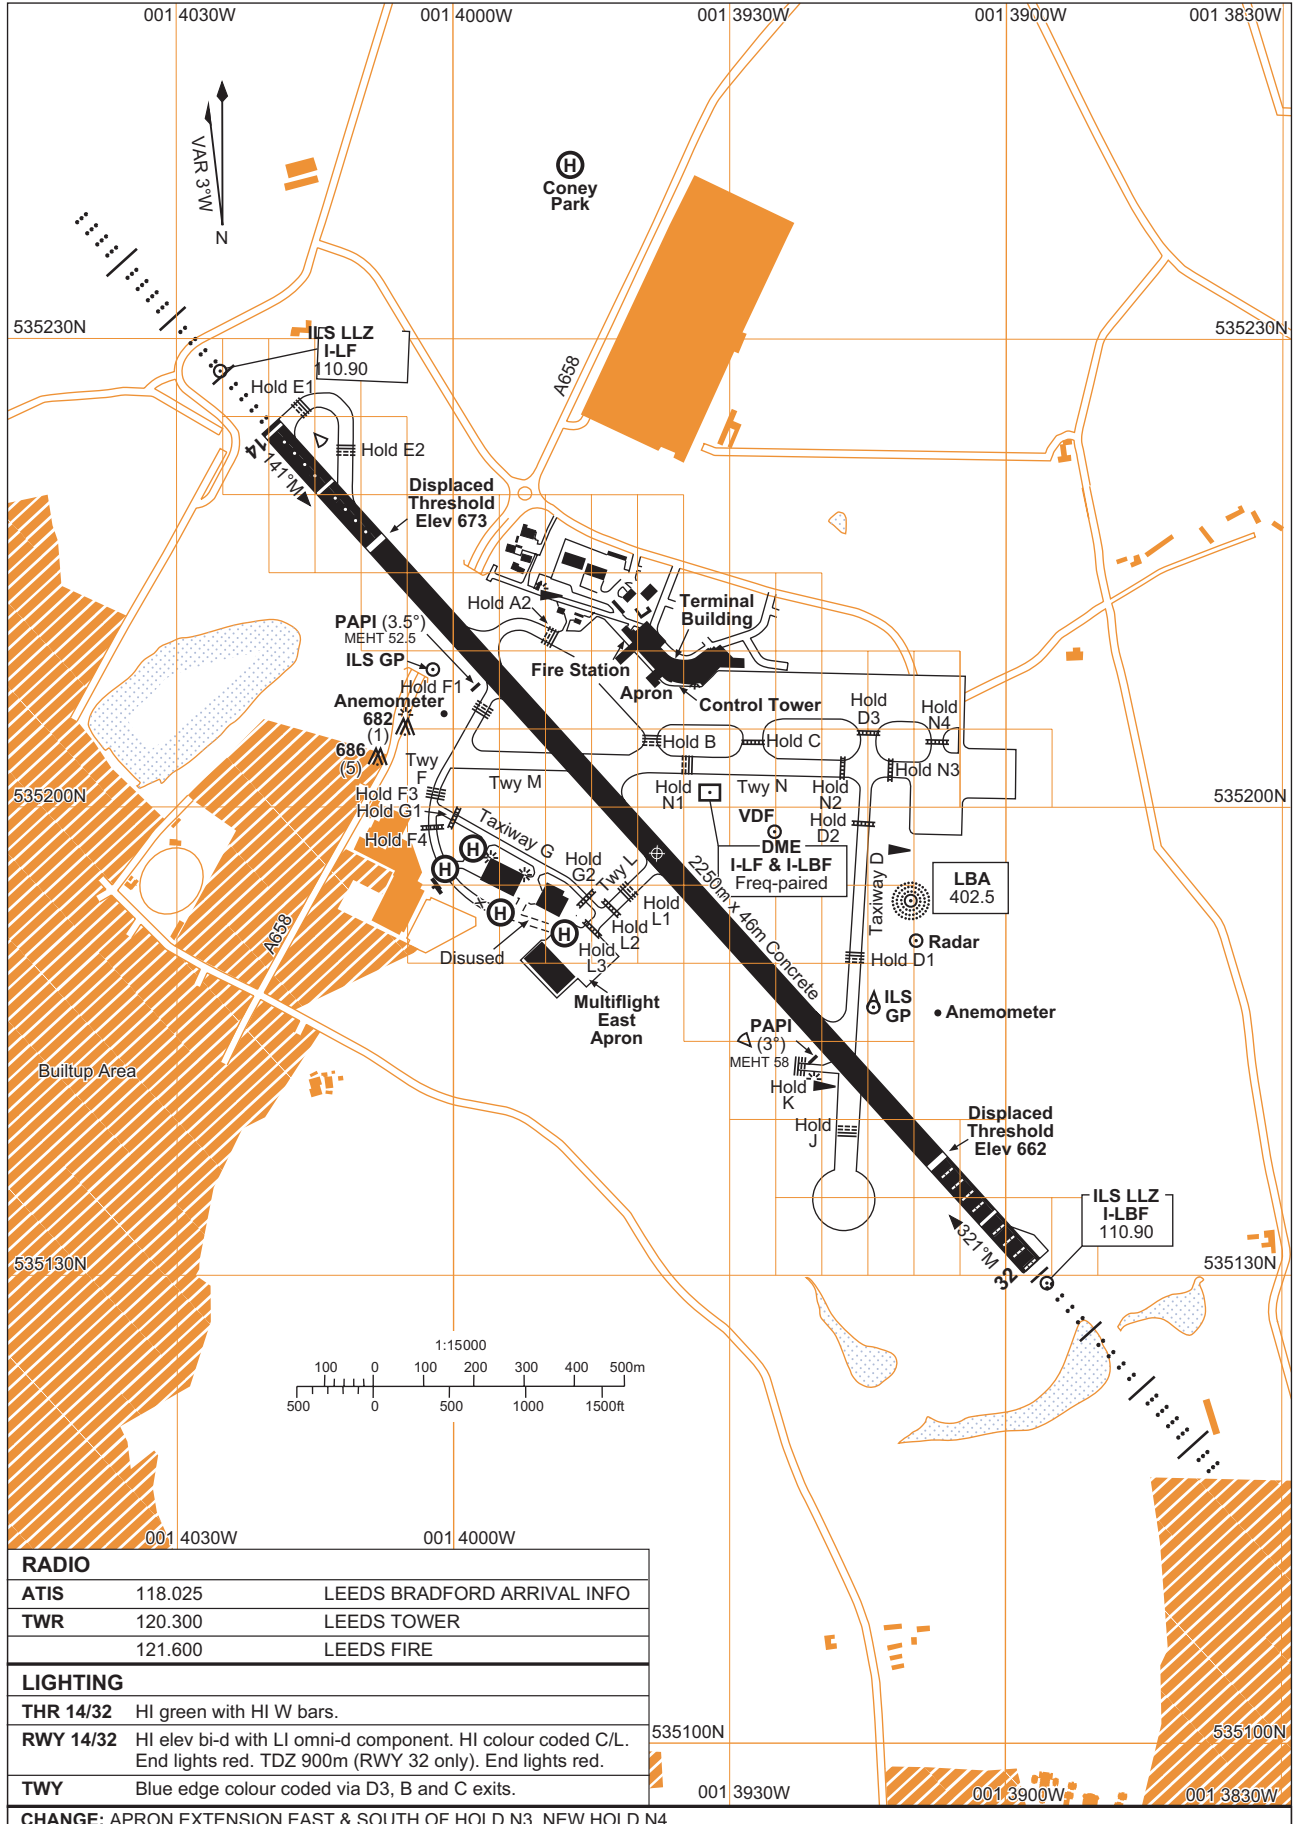

**AERODROME CHART - ICAO**

BEARINGS ARE MAGNETIC  
ELEVATIONS IN FEET AMSL ..... 686  
HEIGHTS IN FEET ABOVE AD ..... (5)

535157N 0013938W ELEV 681FT

**LEEDS BRADFORD EGNM**

AERO INFO DATE 4 APR 07